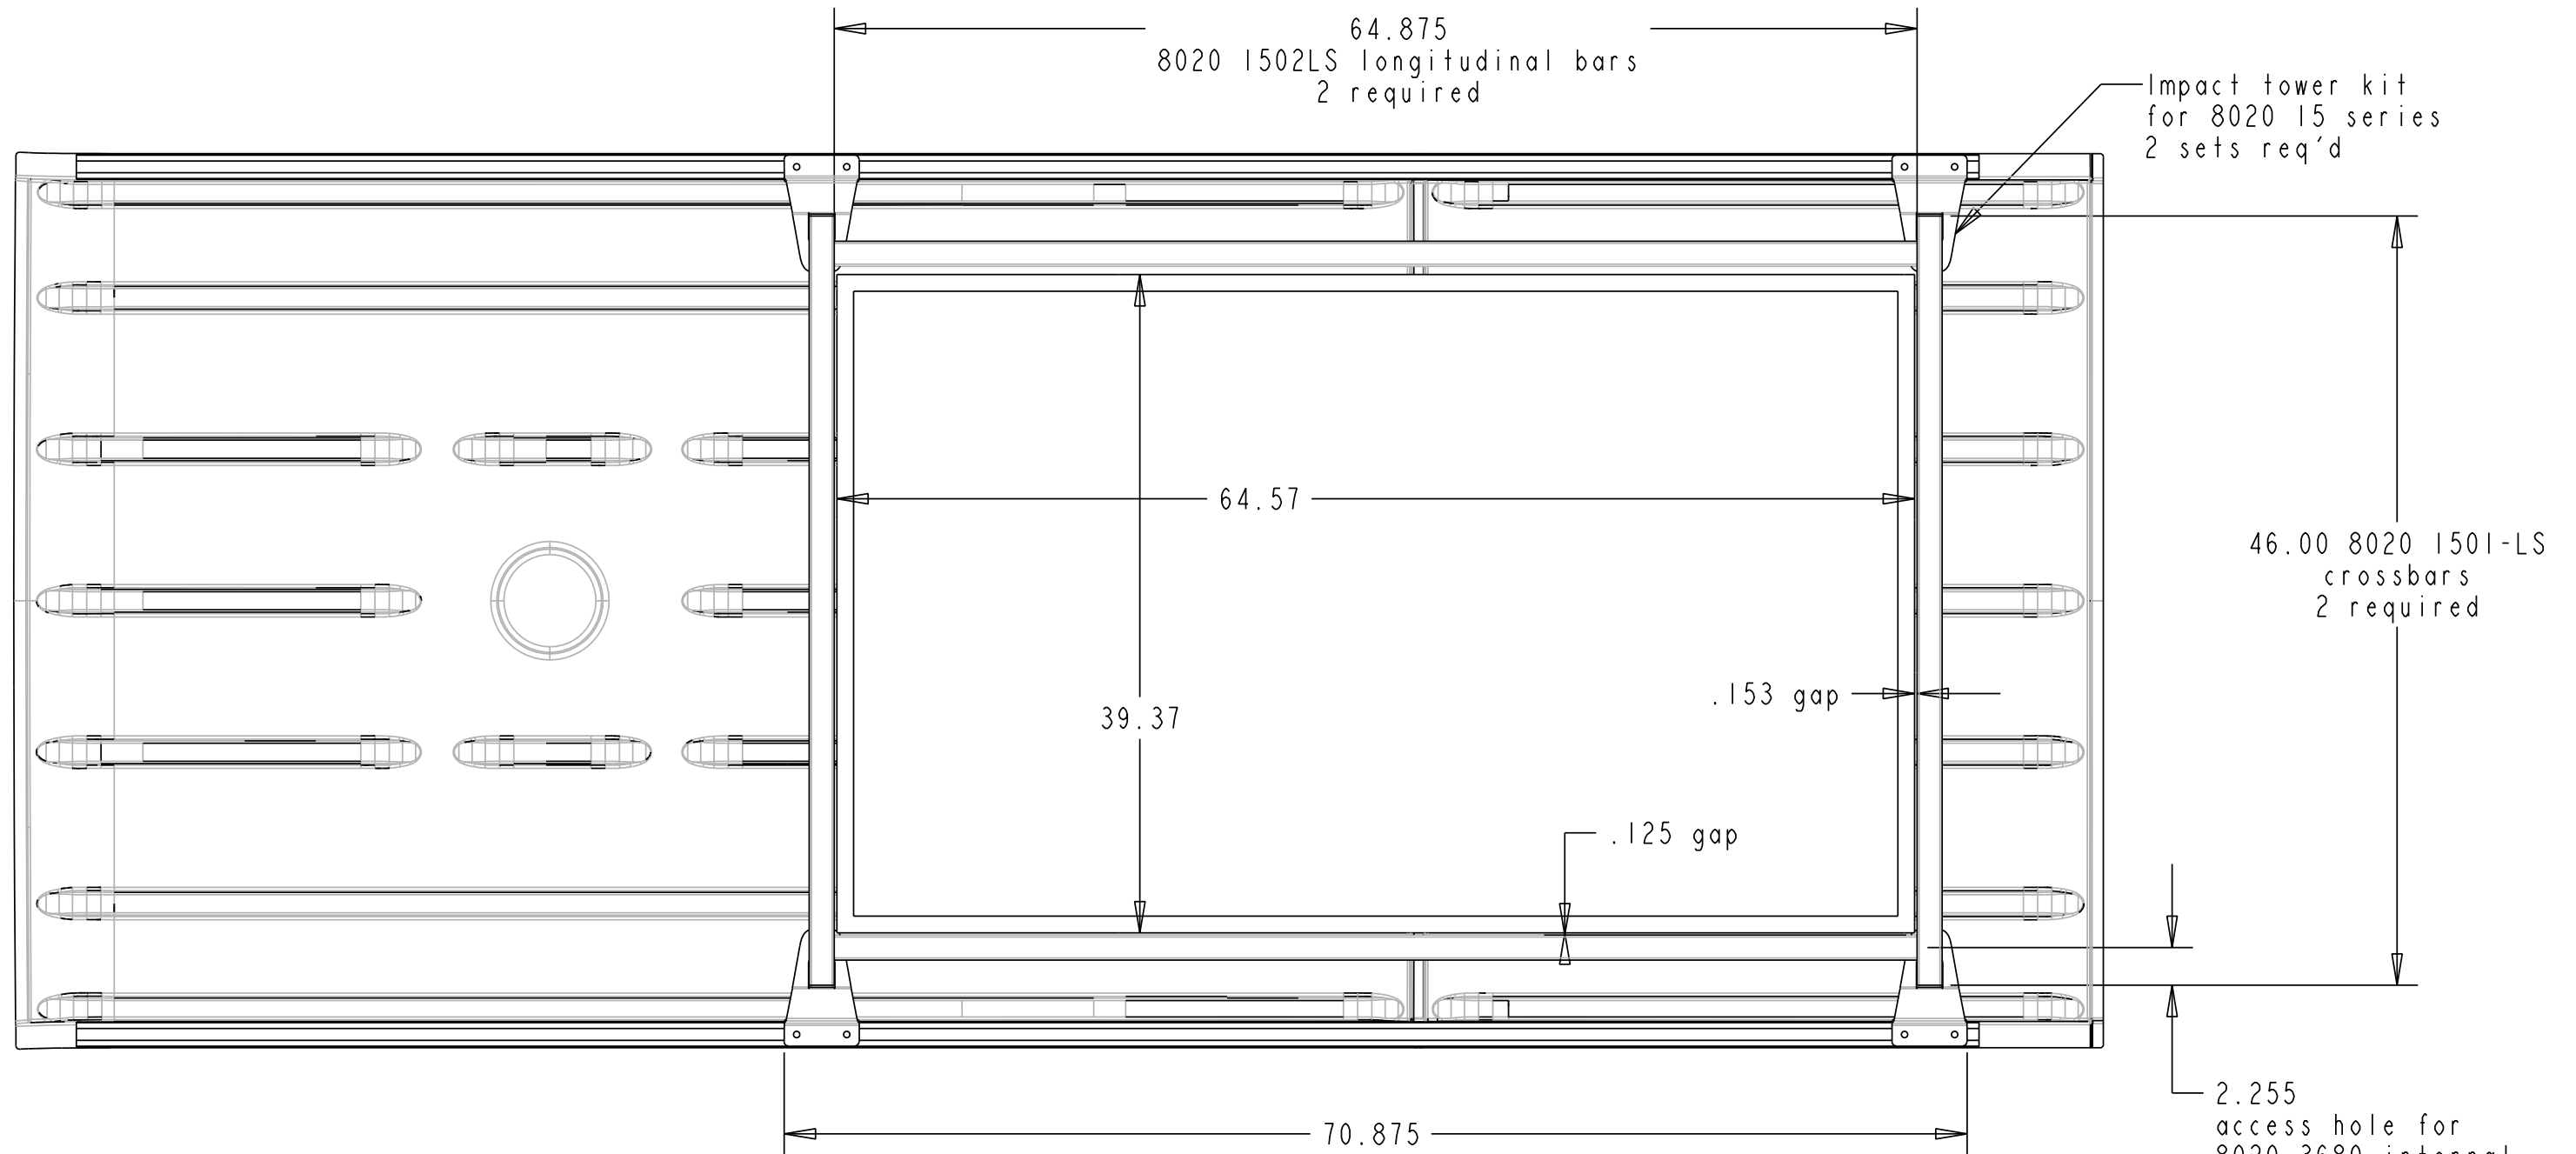

SCALE 0.100

← Front of Sprinter van

NOT SHOWN

8 Impact 2-hole tab kits
 1 ea at 1/4 and 3/4 position along xbars
 1 ea at 1/4 and 3/4 position along long'l bars
 (refer to solar panel installation guidelines)