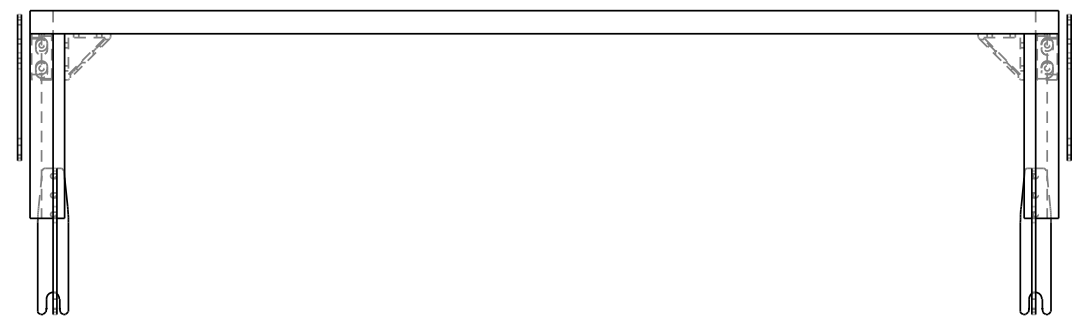

Ford Transit 148  
Cargo tiedown supported  
8020 framed bed system  
Design by HeinDIYvan.com

SCALE 0.080